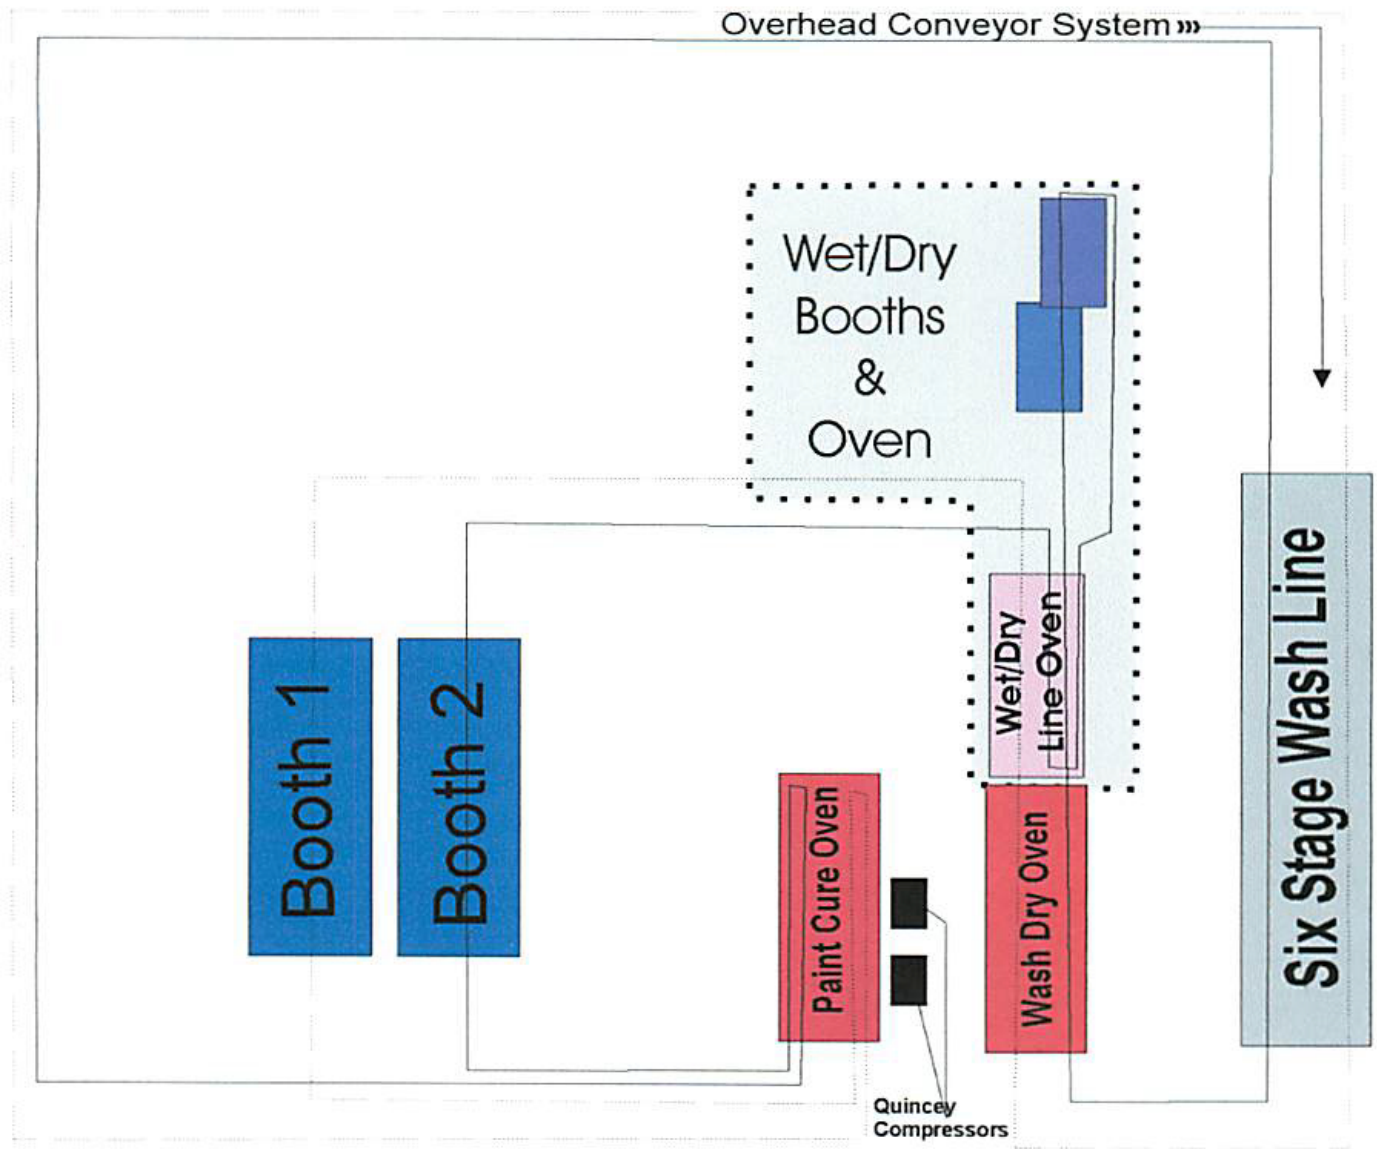

North Side Paint Line

Water Treatment System is part of the "Wash Line"